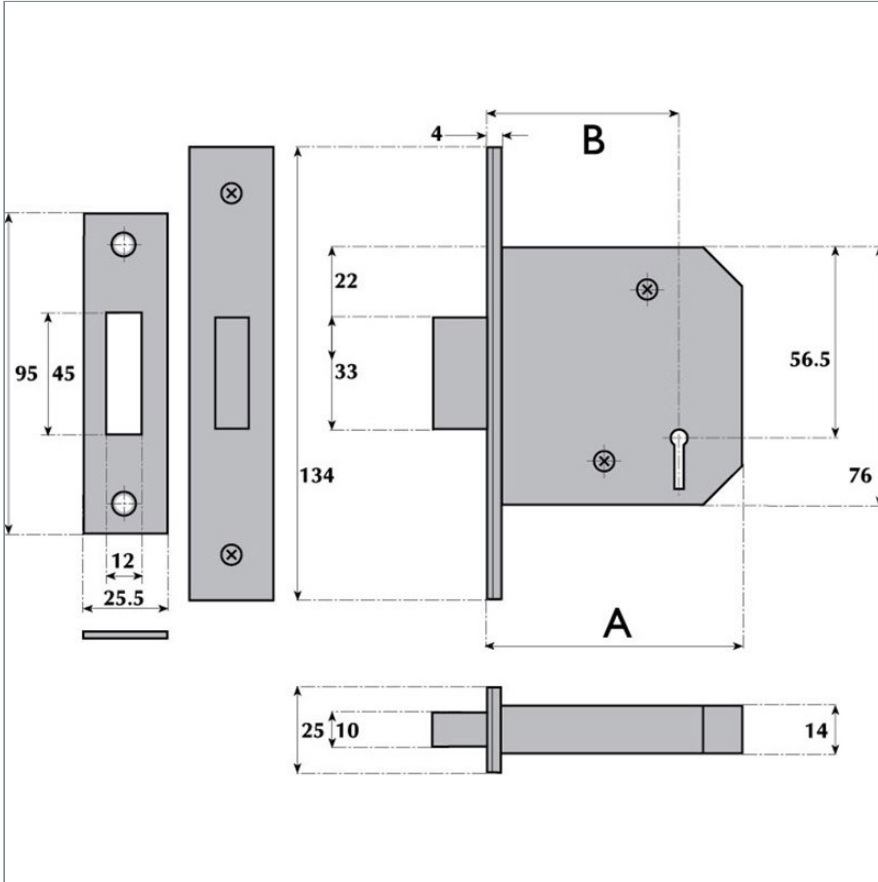

## G3004 3 Lever Mortice Deadlock

<b>Description</b>	3 Lever mortice deadlock for use on internal wooden hinged doors providing a standard level of security. CE Marked door lock Fire rated to BS EN 1634-1:2000 & Performance rated to BS EN 12209. Deadbolt operated by key from either side. Supplied with 2 keys, striker plate and fixing screws. Finishes stainless steel (SS) or satin brass (SB). Other finishes available. 100 standard differs.
<b>Operation</b>	Deadbolt operated by key from either side
<b>Striker Plate</b>	Type C
<b>Deadbolt</b>	Brass. Throw 16mm
<b>Differs</b>	100 standard differs numbered 301-400
<b>Rebate Units To Suit</b>	G3054-13mm G3055-19mm G3056-25mm

**Box** for Type 'C' Strike, DUSTBOX2 - Sold Separately

**A Lock Case** 63mm, 76mm, 101mm

**B Backset** 45mm, 57mm, 82mm

Guardian Lock & Engineering Co Ltd. Imperial Works, Wednesfield Road, Willenhall, West Midlands, WV13 1AL, United Kingdom.