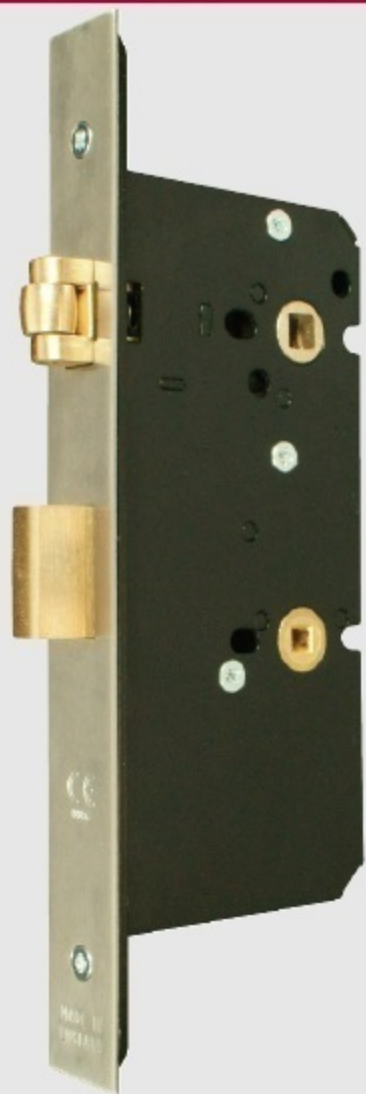

# G72-8020RB Roller bolt bathroom mortice lock

| A Lockcase | B Backset | C Centres |
|------------|-----------|-----------|
| 76mm       | 57mm      | 72mm      |
| 101mm      | 82mm      | 72mm      |

## OPERATION:

Roller bolt operated by lever handle from either side.  
Deadbolt operated by turn from either side.

### CASE.

Pierced to accept 38mm centre horizontally and diagonally opposed bolt through fixing furniture and 38mm centre horizontally opposed bolt through fixing indicator furniture.

### DEADBOLT FOLLOWER.

Brass, to suit 5mm square spindle.