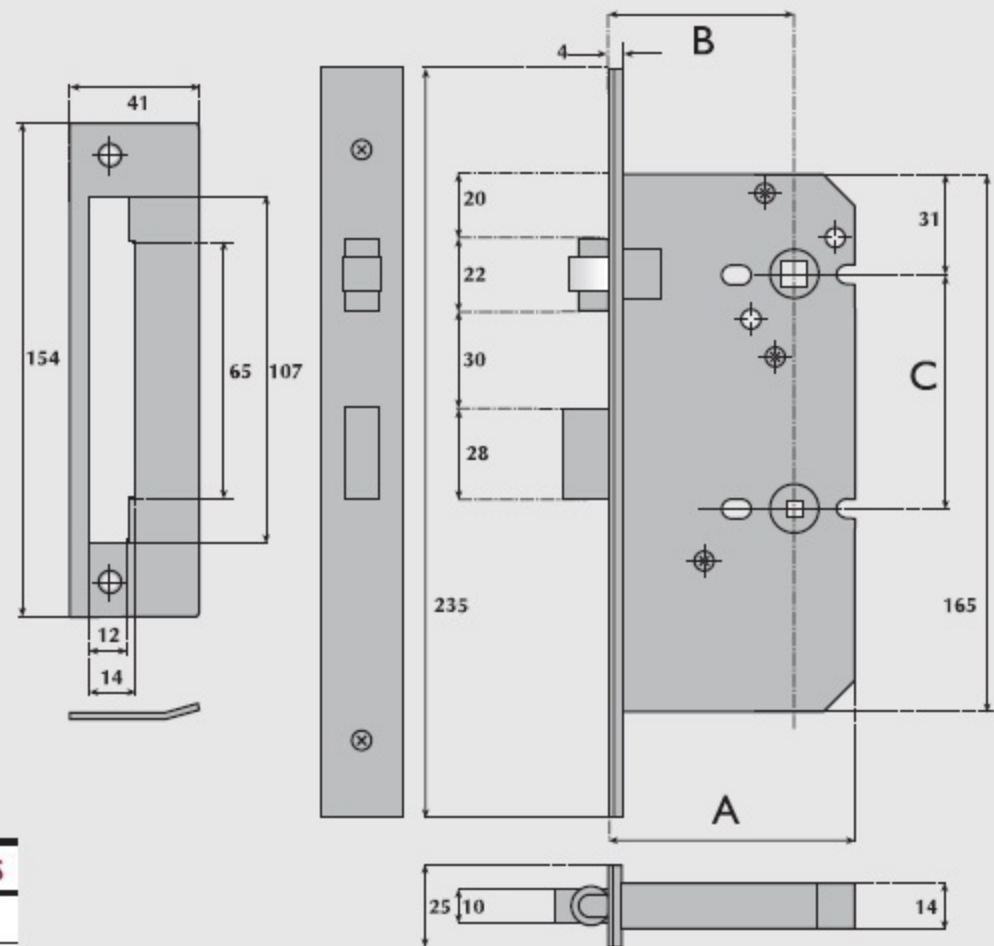

# G72-8020RB Roller bolt bathroom mortice lock

| A Lockcase | B Backset | C Centres |
|------------|-----------|-----------|
| 76mm       | 57mm      | 72mm      |
| 101mm      | 82mm      | 72mm      |

## OPERATION:

Roller bolt operated by lever handle from either side.  
Deadbolt operated by turn from either side.

### CASE.

Pierced to accept 38mm centre horizontally and diagonally opposed bolt through fixing furniture and 38mm centre horizontally opposed bolt through fixing indicator furniture.

### DEADBOLT.

Brass. Throw 14mm.