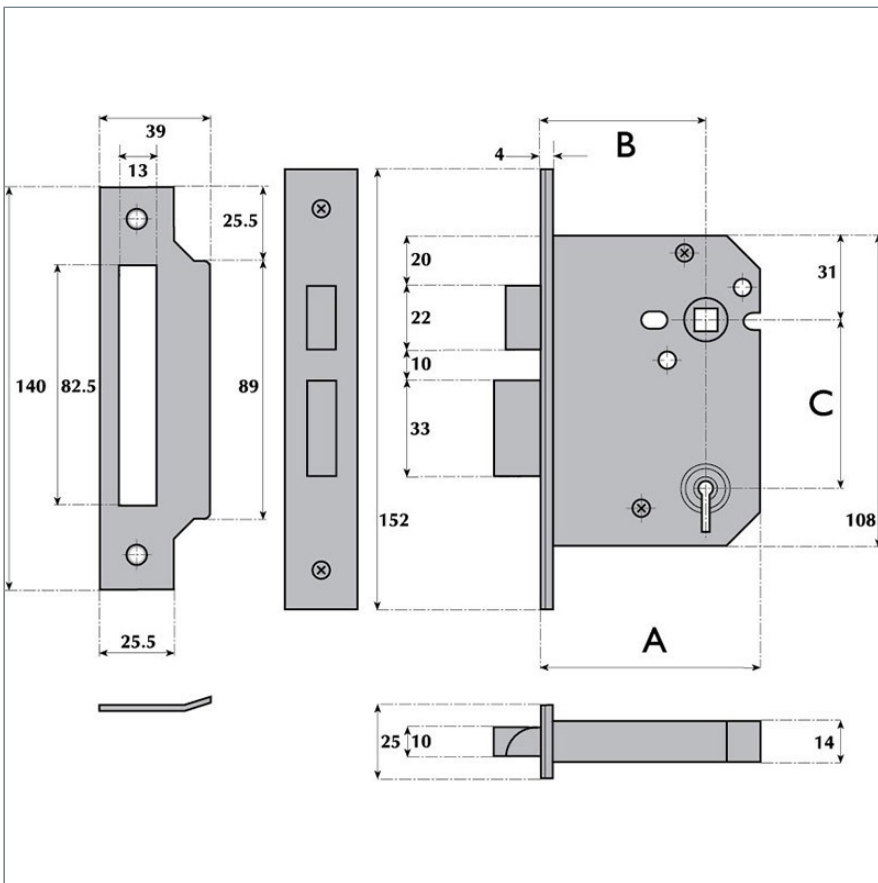

MK3000 Master Keyed 3 Lever Mortice Sashlock

Description	Master keyed 3 Lever mortice sashlock for use on internal wooden hinged doors providing a standard level of security. CE Marked door lock Fire rated to BS EN 1634-1:2000 & Performance rated to BS EN 12209. Latchbolt operated by lever handle from either side. Deadbolt operated by key from either side. Supplied with 2 keys, striker plate and fixing screws. Finishes stainless steel (SS) or satin brass (SB). Other finishes available. Available master and sub and grand master keyed.
Operation	Latchbolt operated by lever handle from either side. Deadbolt operated by key from either side
Case	76mm and 101mm sizes pierced to accept 38mm centre horizontally and 38mm centre diagonally opposed bolt through fixing furniture; 63mm size pierced diagonally only
Striker Plate	Type A
Latchbolt	Brass, reversible. Projection 12mm

Deadbolt	Brass. Throw 16mm
Follower	Brass, to suit 8mm square spindle. One-way action. Sprung to suit sprung lever handle furniture. For unsprung lever handle furniture heavy duty springing should be specified
Differs	Available master and sub and grand master keyed
Rebate Units To Suit	G3051-13mm G3052-19mm G3053-25mm
Box	DUSTBOX1 - Sold Separately
A Lock Case	63mm, 76mm, 101mm
B Backset	45mm, 57mm, 82mm
C Centres	57mm, 57mm, 57mm