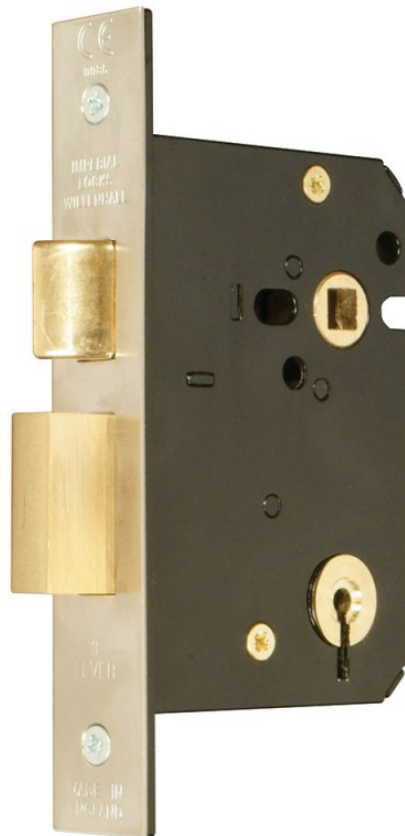

MK3000 Master Keyed 3 Lever Mortice Sashlock

Description	Master keyed 3 Lever mortice sashlock for use on internal wooden hinged doors providing a standard level of security. CE Marked door lock Fire rated to BS EN 1634-1:2000 & Performance rated to BS EN 12209. Latchbolt operated by lever handle from either side. Deadbolt operated by key from either side. Supplied with 2 keys, striker plate and fixing screws. Finishes stainless steel (SS) or satin brass (SB). Other finishes available. Available master and sub and grand master keyed.
Operation	Latchbolt operated by lever handle from either side. Deadbolt operated by key from either side
Case	76mm and 101mm sizes pierced to accept 38mm centre horizontally and 38mm centre diagonally opposed bolt through fixing furniture; 63mm size pierced diagonally only
Striker Plate	Type A
Latchbolt	Brass, reversible. Projection 12mm

Deadbolt	Brass. Throw 16mm
Follower	Brass, to suit 8mm square spindle. One-way action. Sprung to suit sprung lever handle furniture. For unsprung lever handle furniture heavy duty springing should be specified
Differs	Available master and sub and grand master keyed
Rebate Units To Suit	G3051-13mm G3052-19mm G3053-25mm
Box	DUSTBOX1 - Sold Separately
A Lock Case	63mm, 76mm, 101mm
B Backset	45mm, 57mm, 82mm
C Centres	57mm, 57mm, 57mm