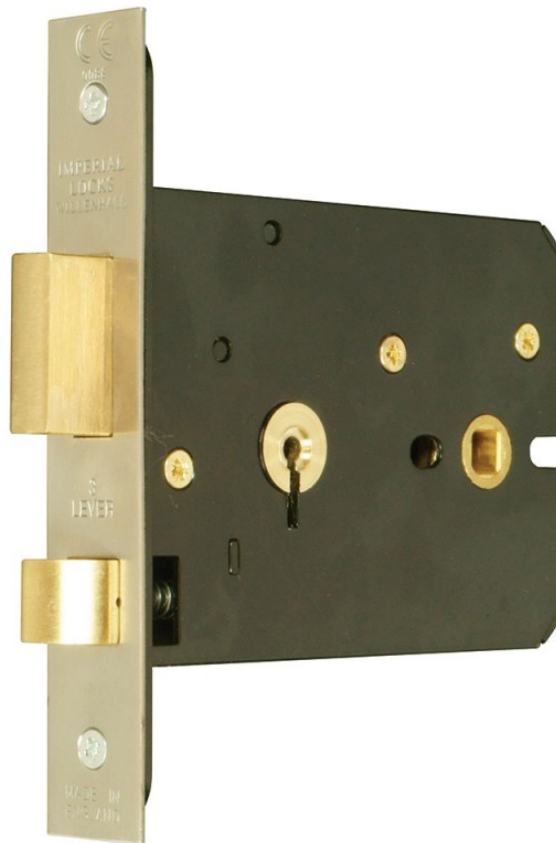

MK3011 Master Keyed 3 Lever Horizontal Mortice Lock

Description	Master keyed 3 Lever horizontal mortice lock for use on internal wooden hinged doors providing a standard level of security. CE Marked door lock Fire rated to BS EN 1634-1:2000 & Performance rated to BS EN 12209. Latchbolt operated by knob from either side Deadbolt operated by key from either side. Supplied with 2 keys, striker plate and fixing screws. Finishes stainless steel (SS) or satin brass (SB). Other finishes available. Available master and sub and grand master keyed.
Operation	Latchbolt operated by knob from either side Deadbolt operated by key from either side
Case	Pierced to accept 38mm centre horizontally opposed bolt through fixing furniture
Striker Plate	Type B
Latchbolt	Brass, reversible. Projection 12mm
Deadbolt	Brass. Throw 16mm

Follower	Brass, to suit 8mm square spindle Two-way action
Differs	Available master and sub and grand master keyed
Rebate Units To Suit	G3057-13mm G3058-19mm G3059-25mm
Box	DUSTBOX1 - Sold Separately
A Lock Case	127mm
B Backset	45mm
C Centres	57mm