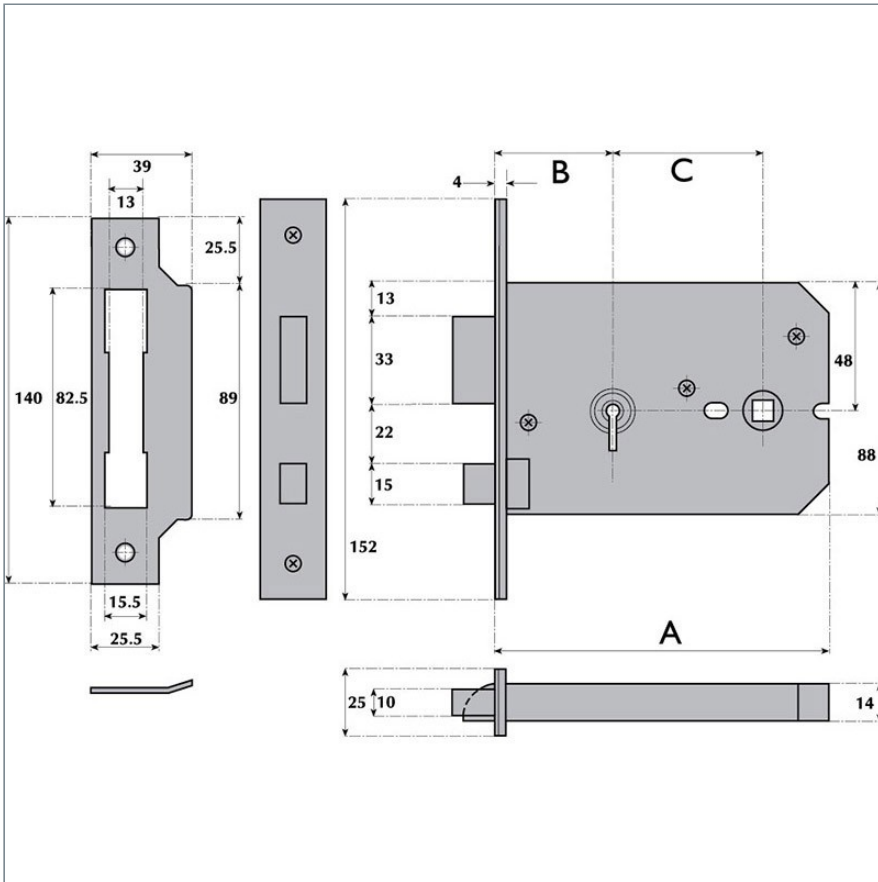

MK3011 Master Keyed 3 Lever Horizontal Mortice Lock

Description	Master keyed 3 Lever horizontal mortice lock for use on internal wooden hinged doors providing a standard level of security. CE Marked door lock Fire rated to BS EN 1634-1:2000 & Performance rated to BS EN 12209. Latchbolt operated by knob from either side Deadbolt operated by key from either side. Supplied with 2 keys, striker plate and fixing screws. Finishes stainless steel (SS) or satin brass (SB). Other finishes available. Available master and sub and grand master keyed.
Operation	Latchbolt operated by knob from either side Deadbolt operated by key from either side
Case	Pierced to accept 38mm centre horizontally opposed bolt through fixing furniture
Striker Plate	Type B
Latchbolt	Brass, reversible. Projection 12mm
Deadbolt	Brass. Throw 16mm

Follower	Brass, to suit 8mm square spindle Two-way action
Differs	Available master and sub and grand master keyed
Rebate Units To Suit	G3057-13mm G3058-19mm G3059-25mm
Box	DUSTBOX1 - Sold Separately
A Lock Case	127mm
B Backset	45mm
C Centres	57mm