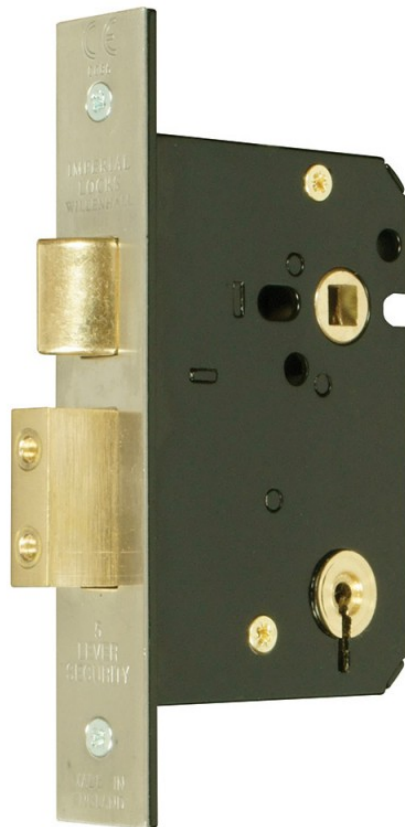

MK5000 Master Keyed 5 Lever Mortice Sashlock

Description	Master keyed 5 Lever mortice sashlock for use on external wooden hinged doors providing a high level of security. CE Marked door lock Fire rated to BS EN 1634-1:2000 & Performance rated to BS EN 12209. Latchbolt operated by lever handle from either side. Deadbolt operated by key from either side. Supplied with 2 keys, striker plate and fixing screws. Finishes stainless steel (SS) or satin brass (SB). Other finishes available. Available master and sub and grand master keyed.
Operation	Latchbolt operated by lever handle from either side. Deadbolt operated by key from either side
Case	76mm and 101mm sizes pierced to accept 38mm centre horizontally and 38mm centre diagonally opposed bolt through fixing furniture; 63mm size pierced diagonally only
Striker Plate	Type A with dust box DB1
Latchbolt	Brass, reversible. Projection 12mm

Deadbolt	Brass, with two hardened steel rollers. Throw 16mm
Follower	Brass, to suit 8mm square spindle. One-way action. Sprung to suit sprung lever handle furniture. For unsprung lever handle furniture heavy duty springing should be specified
Differs	Available master and sub and grand master keyed
Rebate Units To Suit	G3051-13mm G3052-19mm G3053-25mm
A Lock Case	63mm, 76mm, 101mm
B Backset	45mm, 57mm, 82mm
C Centres	57mm, 57mm, 57mm