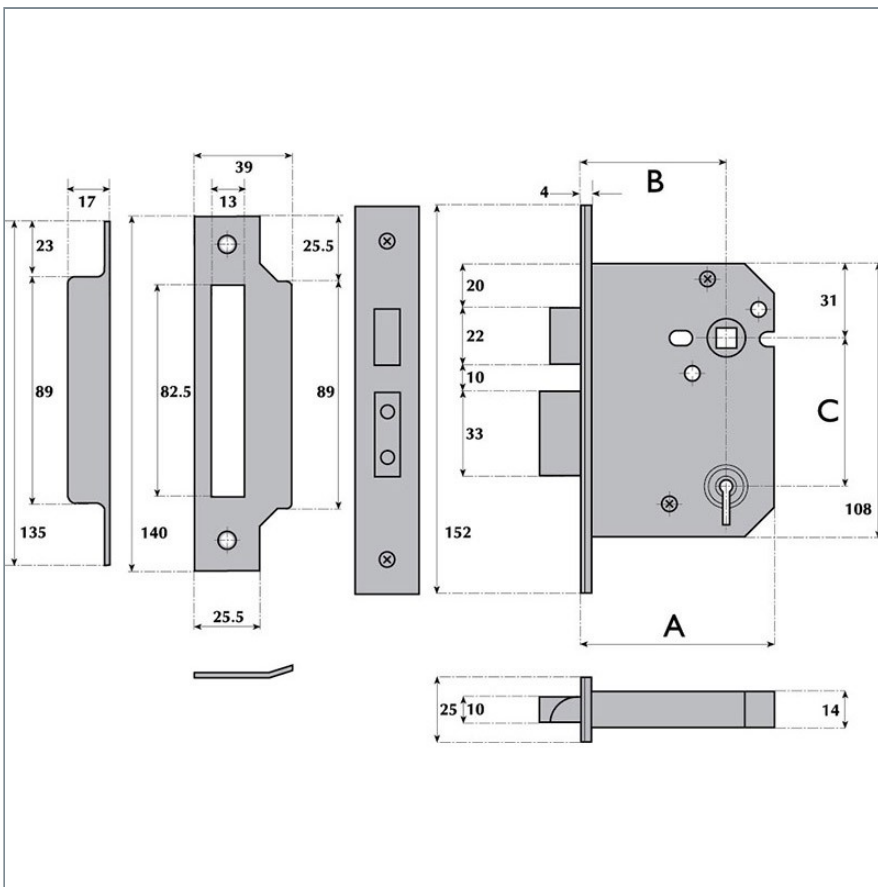

MK5000 Master Keyed 5 Lever Mortice Sashlock

Description	Master keyed 5 Lever mortice sashlock for use on external wooden hinged doors providing a high level of security. CE Marked door lock Fire rated to BS EN 1634-1:2000 & Performance rated to BS EN 12209. Latchbolt operated by lever handle from either side. Deadbolt operated by key from either side. Supplied with 2 keys, striker plate and fixing screws. Finishes stainless steel (SS) or satin brass (SB). Other finishes available. Available master and sub and grand master keyed.
Operation	Latchbolt operated by lever handle from either side. Deadbolt operated by key from either side
Case	76mm and 101mm sizes pierced to accept 38mm centre horizontally and 38mm centre diagonally opposed bolt through fixing furniture; 63mm size pierced diagonally only
Striker Plate	Type A with dust box DB1
Latchbolt	Brass, reversible. Projection 12mm

Deadbolt	Brass, with two hardened steel rollers. Throw 16mm
Follower	Brass, to suit 8mm square spindle. One-way action. Sprung to suit sprung lever handle furniture. For unsprung lever handle furniture heavy duty springing should be specified
Differs	Available master and sub and grand master keyed
Rebate Units To Suit	G3051-13mm G3052-19mm G3053-25mm
A Lock Case	63mm, 76mm, 101mm
B Backset	45mm, 57mm, 82mm
C Centres	57mm, 57mm, 57mm