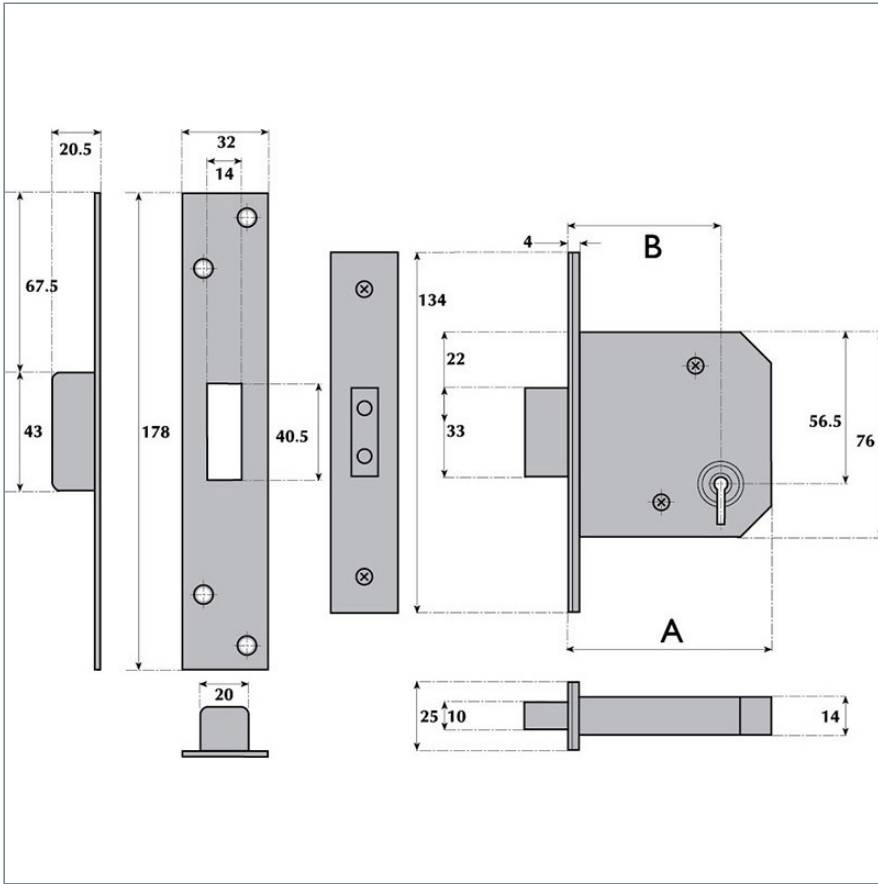

## MK5004 Master Keyed 5 Lever Mortice Deadlock

<b>Description</b>	Master keyed 5 Lever mortice deadlock for use on external wooden hinged doors providing a high level of security. CE Marked door lock Fire rated to BS EN 1634-1:2000 & Performance rated to BS EN 12209. Deadbolt operated by key from either side. Supplied with 2 keys, striker plate and fixing screws. Finishes stainless steel (SS) or satin brass (SB). Other finishes available. Available master and sub and grand master keyed.
<b>Operation</b>	Deadbolt operated by key from either side
<b>Striker Plate</b>	Box, Type M
<b>Deadbolt</b>	Brass, with two hardened steel rollers. Throw 16mm
<b>Differs</b>	Available master and sub and grand master keyed

**Rebate  
Units  
To Suit**

G3054-13mm G3055-19mm G3056-25mm

**A Lock Case** 63mm, 76mm, 101mm

**B Backset** 45mm, 57mm, 82mm

Guardian Lock & Engineering Co Ltd. Imperial Works, Wednesfield Road, Willenhall, West Midlands, WV13 1AL, United Kingdom.